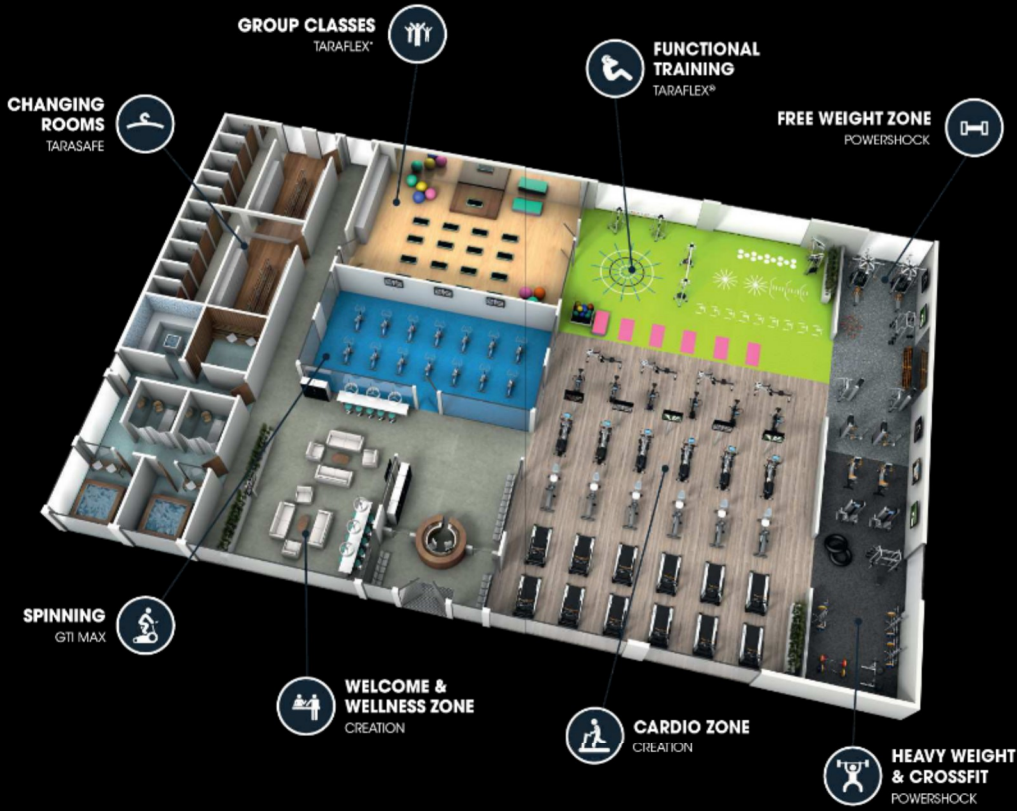

A solution for every area of the club

GERFLOR, your partner in the fitness world

Be Connected

#GerflorSports

www.gerflor.com