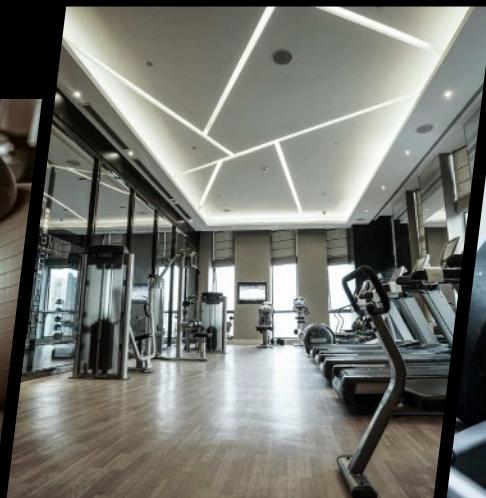

CREATION 70
CERVINO OAK BEIGE

TARALAY IMPRESSION
RICE

Graphic Space